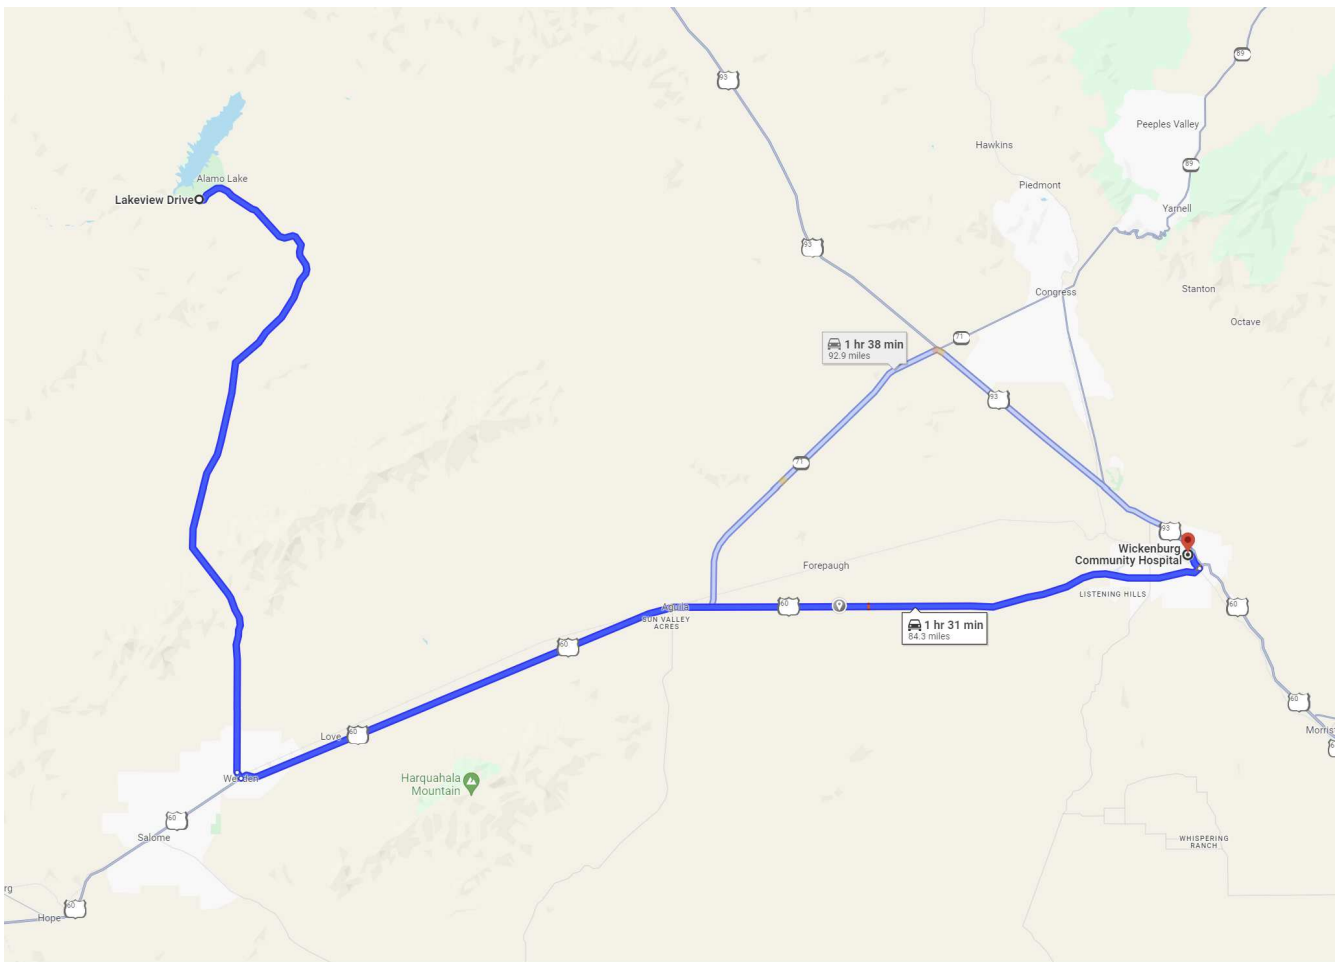

	<p>Orienteering Event Safety Plan</p> <p>Alamo Lake</p> <p>37 Miles North of</p> <p>Wenden, Arizona</p>	
--	---	--

Event Director		Cell:
Cell Reception	Varies. No coverage in the campground areas at the south part of the park. 1-2 bars near the water at the south part of the park. 2-3 bars in areas at the north part of the park.	
Emergency Medical Service	Ambulance Police Fire Search	911 (928) 669-2088 (Alamo State Park Rangers)
For Responders	<p>Event Location - Registration Table</p> <p>Alamo Lake State Park is located 37 miles north of Wenden, Arizona. It's location in an isolated area in Central Arizona makes emergency services more difficult than services in populated areas. In case of a minor emergency, call park rangers. In case of more serious emergency, call 911.</p>	
Event Location (UTM)	12N 262519E 3790689N	
Event Location (Lat/Long)	34°13'48.7596", -113°34'41.7036" 34.230211°, -113.578251°	
Event Location (Directions)	<ul style="list-style-type: none"> From Wenden, AZ, travel north on Alamo Road 37 miles to the Alamo Lake State Park Visitor's Center. 	
Contacts		
Local Emergency Room Hospital	The nearest hospital is in Wickenburg, 1.5 hours away by car.	Wickenburg Community Hospital 520 Rose Ln, Wickenburg, AZ 85390 928-684-5421
Park Ranger	(928) 669-2088	
Police Department	911	
Fire Department	911	

Orienteering Event Safety Plan

Alamo Lake 37 Miles North of Wenden, Arizona

Attachment 1 Map to Local Emergency Hospital

In case of any serious emergency, call 911.
The nearest emergency services are 1.5 hours away in Wickenburg, AZ.

- Travel 34.3 miles on Alamo Road to Wenden.
- Travel east on US-60 48.6 miles to North Tegner Street in Wickenburg.
- Travel north on North Tegner Street 0.8 miles to Rose Lane.
- Travel west on Rose Lane 0.2 miles to the Wickenburg Community Hospital.